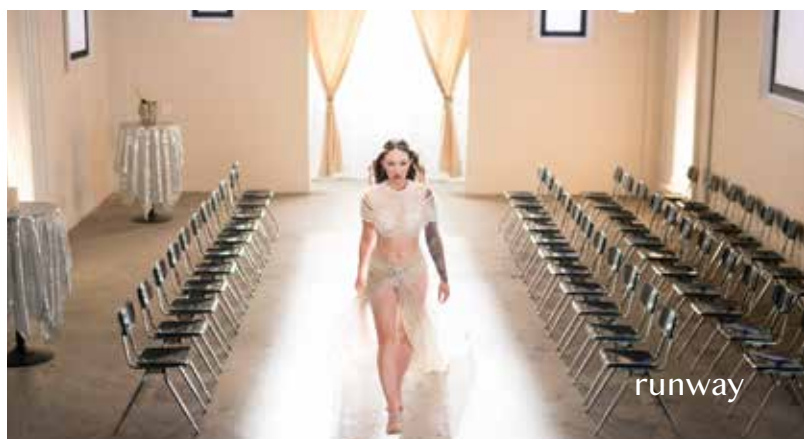

HMU nook + west wing

south wing

east wing

south west corner

runway

Burke Heffner *Owner / Designer*

Distinct style and uncompromising visual command make Burke Heffner an award winning auteur, both as a filmmaker and stills photographer. A former wildland firefighter raised in bush Alaska, his storytelling merges gritty authentic sentiment with striking cinematic allure. The result is visceral, sensual and intimate.