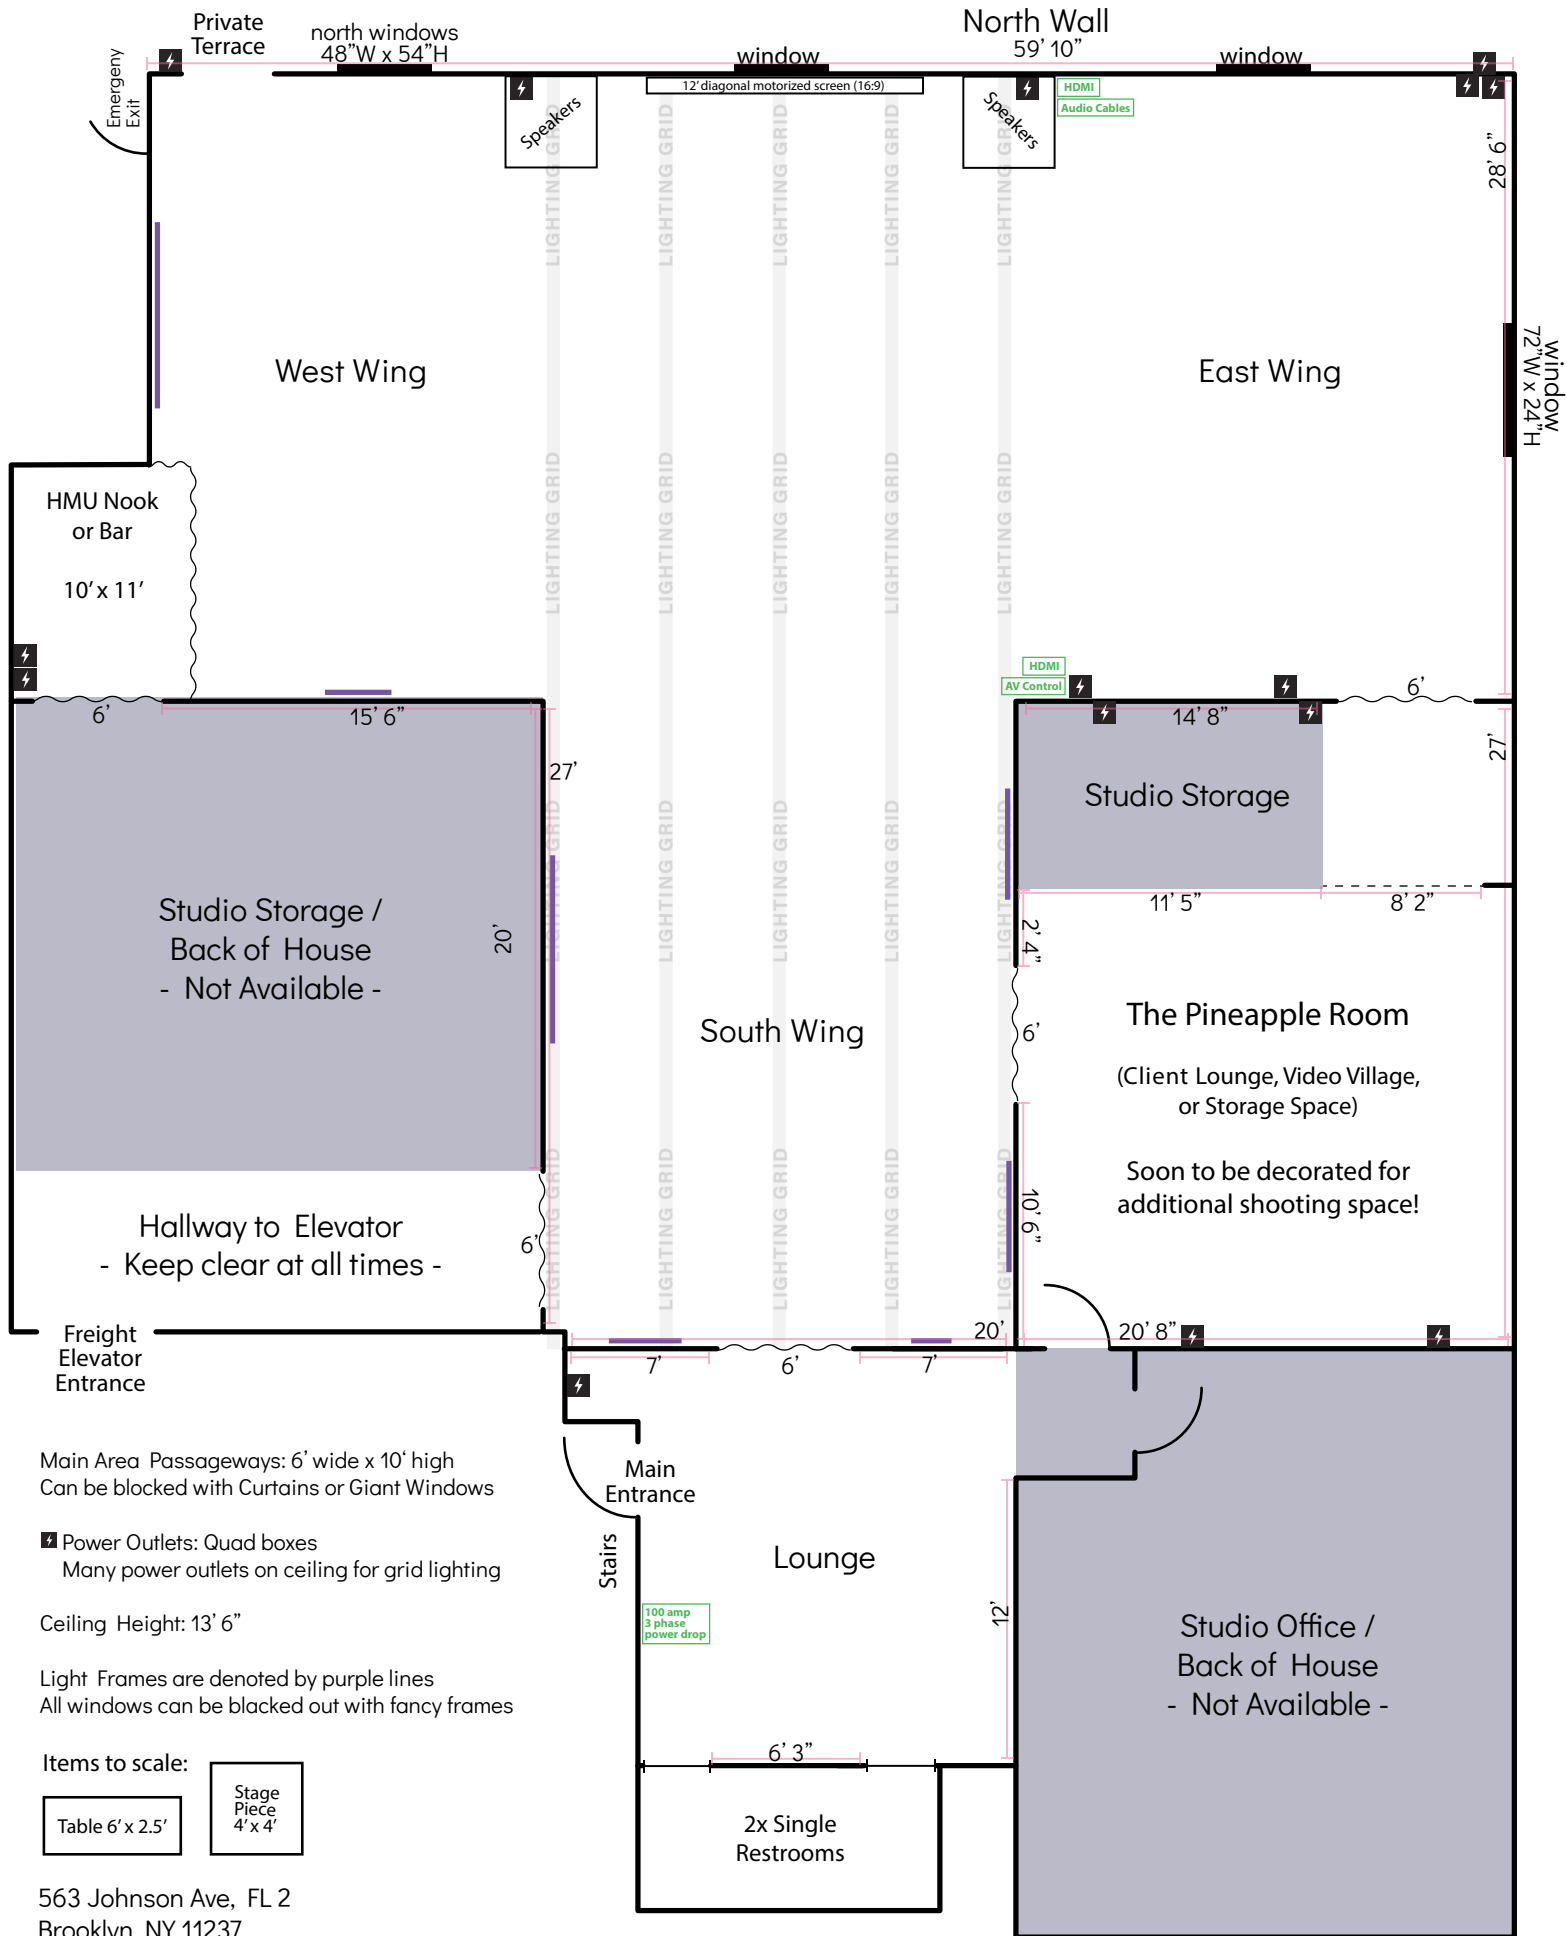

Located in Bushwick, only 2 blocks from the Jefferson L stop, Brooklyn's best nightlife, bars, and restaurants are just around the corner.

Area

Main Room: 2500 sq ft | Pineapple Room: 360 sq ft | Balcony: 400 sq ft | Reception: 300 sq ft
Ceiling: 13'6" (beams 12'6" & 11'6") | Grid: 1000 sq ft over Main Area (13'3" height, 250lb load per 5' section)
2x Single Restrooms | 150,000BTU low noise HVAC | Located on second floor

Light & Windows

Sliding windows on North wall.
Glass brick windows on East wall.
Limited direct sunlight morning and evenings
Windows can be blocked.

Access

Handicap Accessible
Loading dock: Off street truck dock
Van and pedestrian ramp
Freight Elevator: 6'Wx8'Dx9'H
Street Parking nearby

rates starting at
\$200/hr
for up to 20 crew
4hr minimum

please inquire for event pricing

Main Area Passageways: 6' wide x 10' high
 Can be blocked with Curtains or Giant Windows

Power Outlets: Quad boxes
 Many power outlets on ceiling for grid lighting

Ceiling Height: 13' 6"

Light Frames are denoted by purple lines
 All windows can be blacked out with fancy frames

Items to scale:

563 Johnson Ave, FL 2
 Brooklyn NY 11237
 BUSHWICK

WE ARE HERE

563 Johnson Ave • Bushwick
office: (917) 525-3752